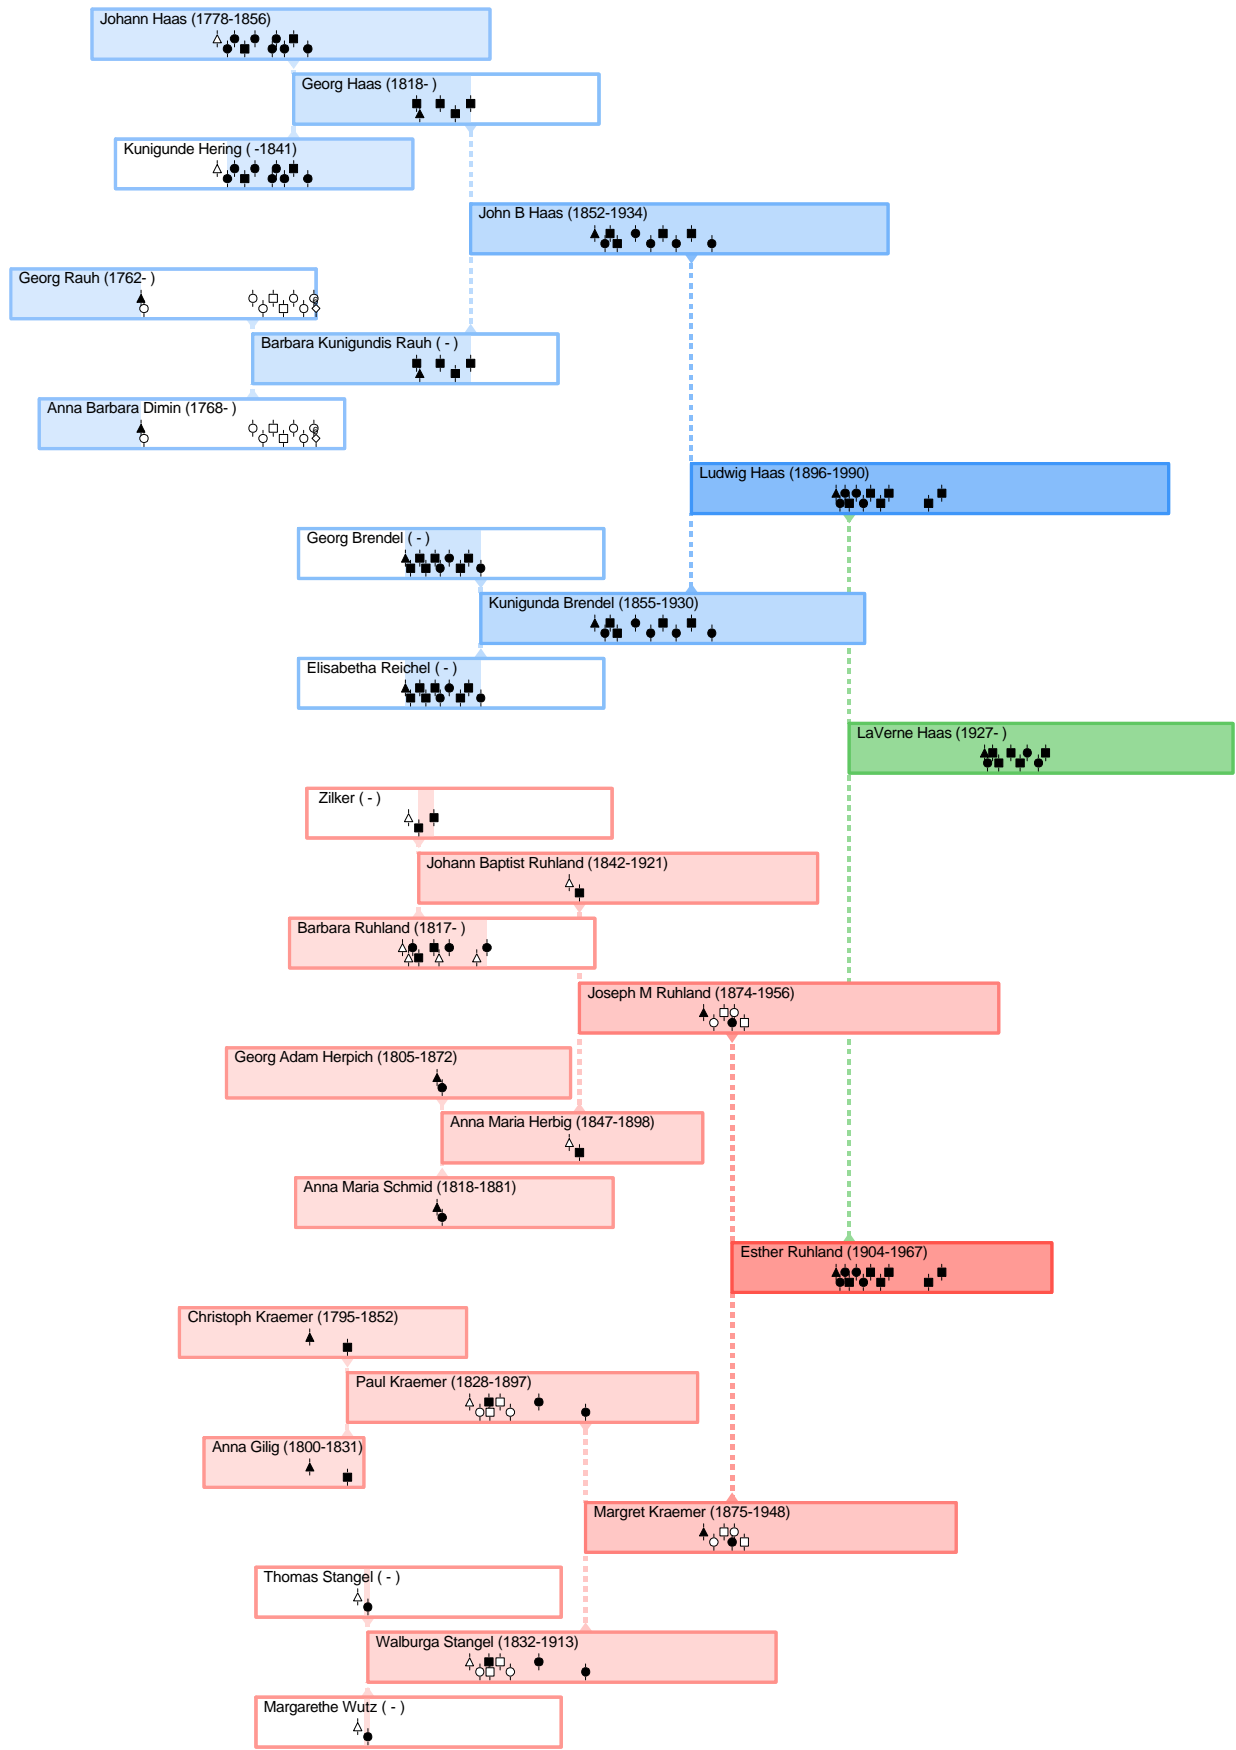

1770 1780 1790 1800 1810 1820 1830 1840 1850 1860 1870 1880 1890 1900 1910 1920 1930 1940 1950 1960 1970 1980 1990 2000

1770 1780 1790 1800 1810 1820 1830 1840 1850 1860 1870 1880 1890 1900 1910 1920 1930 1940 1950 1960 1970 1980 1990 2000

5-Generation Pedigree of LaVerne Haas (1927-)
Created with Genelines™ on Dec 1 2002