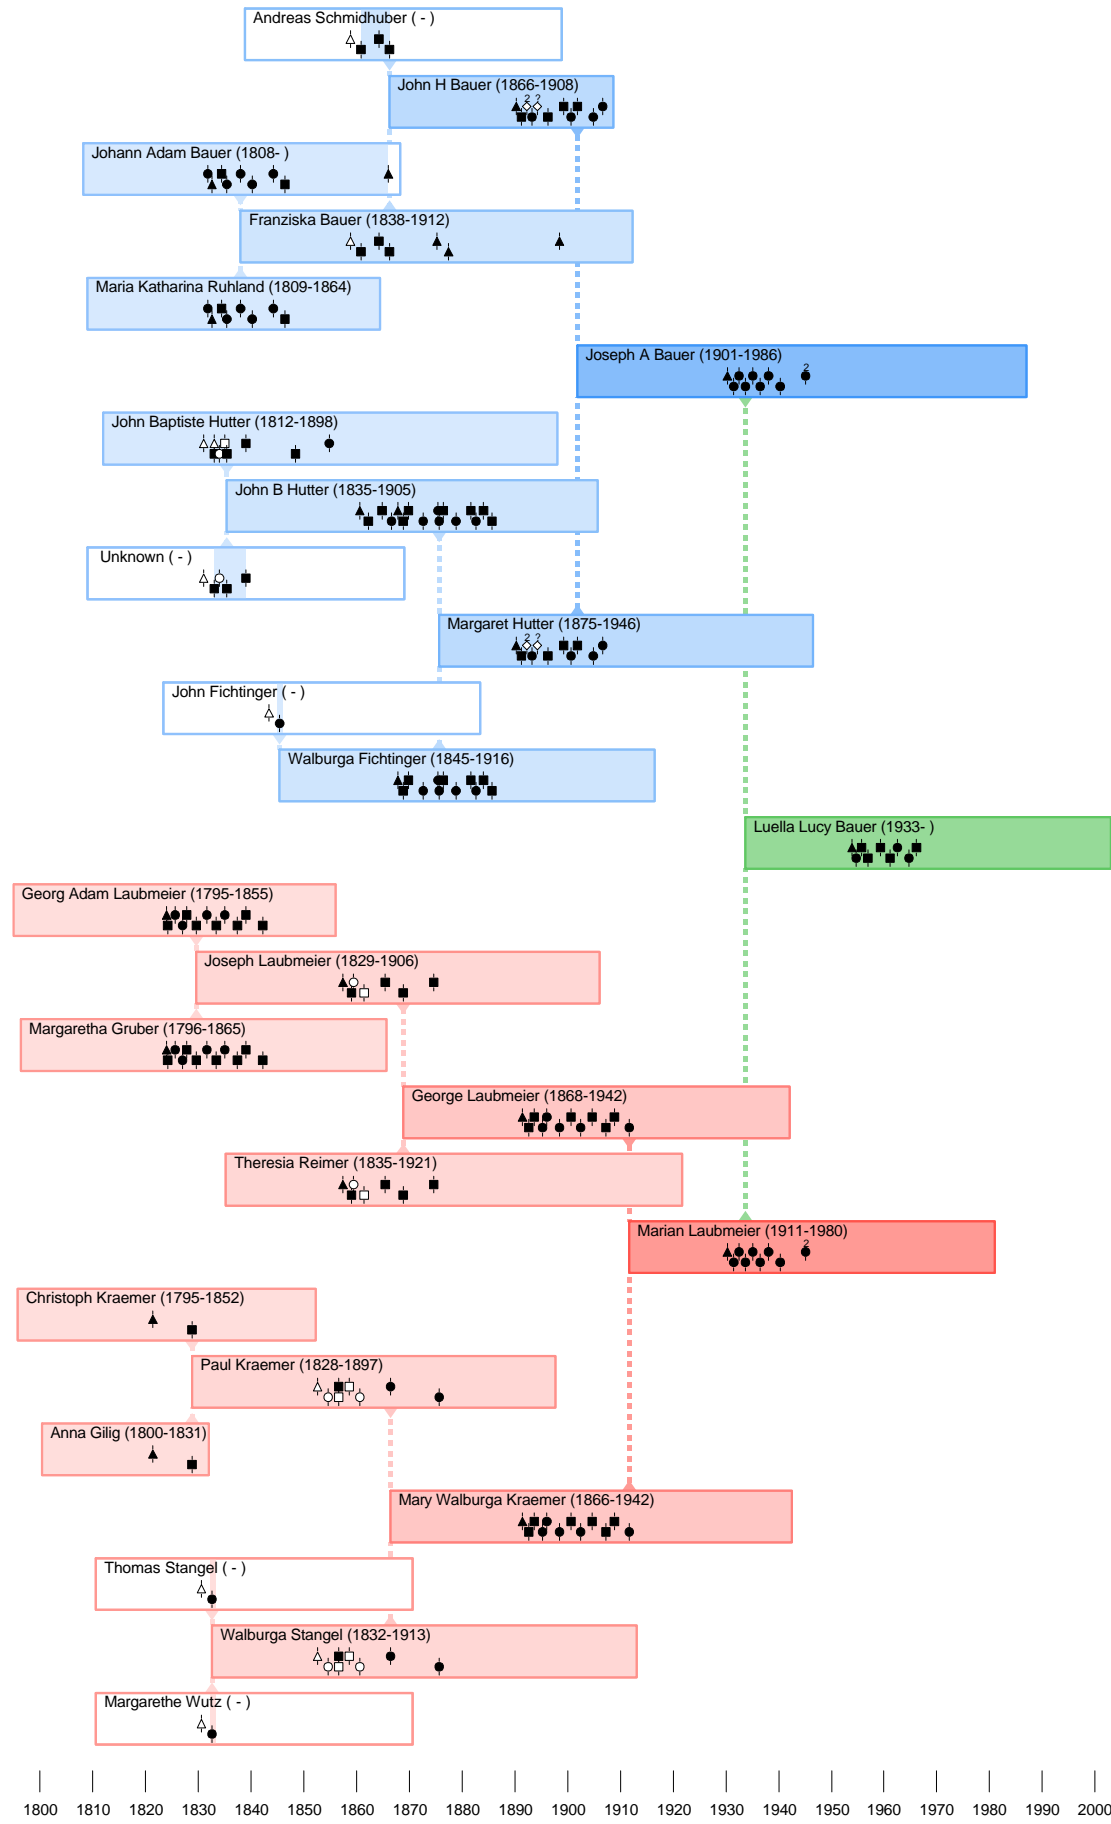

1800 1810 1820 1830 1840 1850 1860 1870 1880 1890 1900 1910 1920 1930 1940 1950 1960 1970 1980 1990 2000

Modified 5-Generation Pedigree of Luella Lucy Bauer (1933-)
Created with Genelines™ on Dec 1 2002